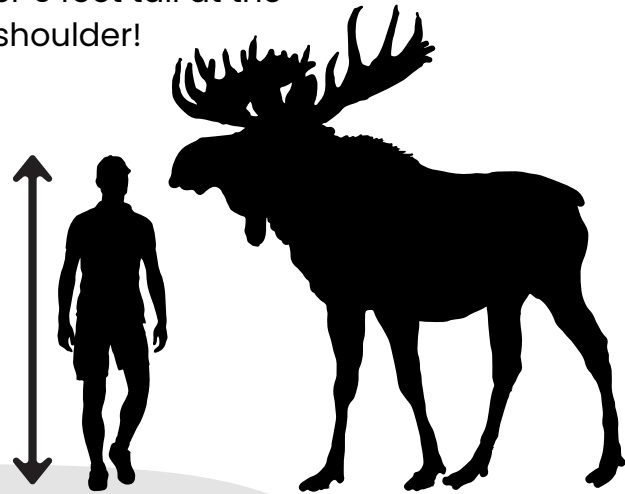

Moose antlers can weigh as much as 40 pounds!

50 FACTS

about moose

Moose can dive as deep as up to 20 feet (6 meters) underwater to feed on aquatic plants.

Moose can run up to

35 mph

Moose have **huge antlers** that can spread up to **6 feet wide**—about as wide as a **couch**!

DID YOU KNOW?

Moose are the largest species of deer in the world! Some can stand over 6 feet tall at the shoulder!

DURING WINTER, MOOSE HAVE A **SPECIAL TRICK**—THEY CAN EAT TREE BARK WHEN THEIR FAVORITE PLANTS ARE BURIED UNDER SNOW.