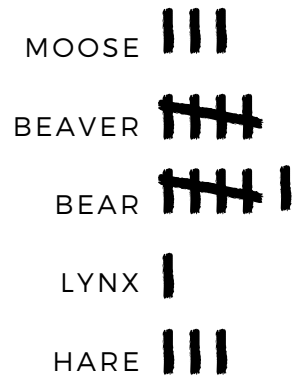

Name: _____

Date: _____

DATA

OUR FAVORITE ANIMALS

A group of friends were asked which boreal forest animal they liked the most. Here are the results:

TALLY

- 1 Which was the most popular animal?
- 2 Which was the least popular animal?
- 3 How many children liked either the beaver or moose?
- 4 How many children were surveyed?

Name: _____

Date: _____

DATA

OUR FAVORITE ANIMALS

Survey your friends and family and find out which boreal forest animals they love the most! Then complete the questions.

TALLY

MOOSE

BEAVER

BEAR

LYNX

HARE

- 1 Which was the most popular animal?
- 2 Which was the least popular animal?
- 3 How many children liked either the beaver or moose?
- 4 How many people were surveyed?