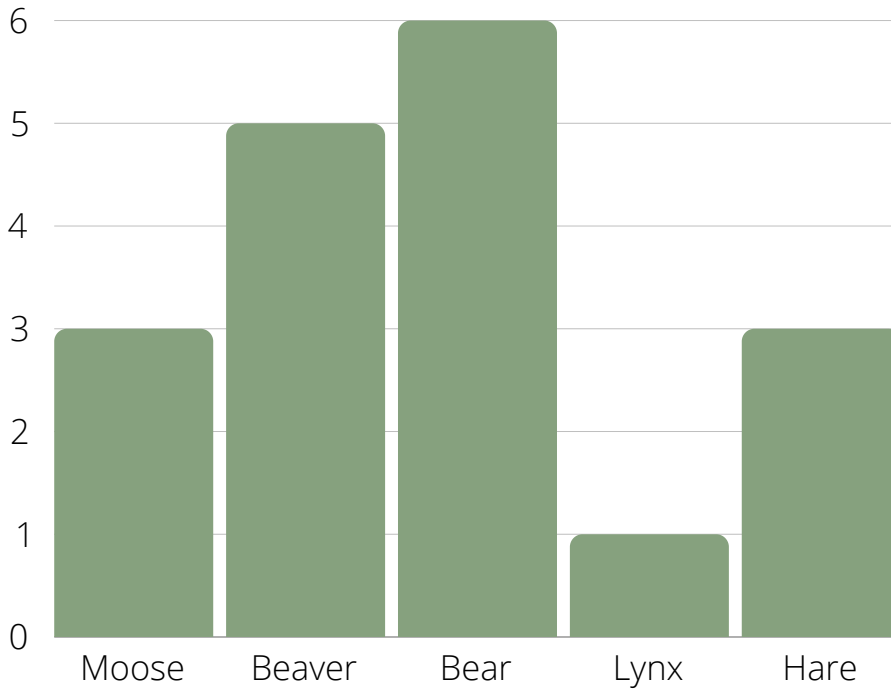

Name: _____

Date: _____

DATA

OUR FAVORITE ANIMALS

A group of friends were asked which boreal forest animal they liked the most. Here are the results:

TALLY

- 1 Which was the most popular animal?
- 2 Which was the least popular animal?
- 3 How many children liked either the beaver or moose?
- 4 How many children were surveyed?

Name: _____

Date: _____

DATA

OUR FAVORITE ANIMALS

Survey your friends and family and find out which boreal forest animals they love the most! Then complete the questions.

TALLY

MOOSE

BEAVER

BEAR

LYNX

HARE

- 1 Which was the most popular animal?
- 2 Which was the least popular animal?
- 3 How many children liked either the beaver or moose?
- 4 How many people were surveyed?